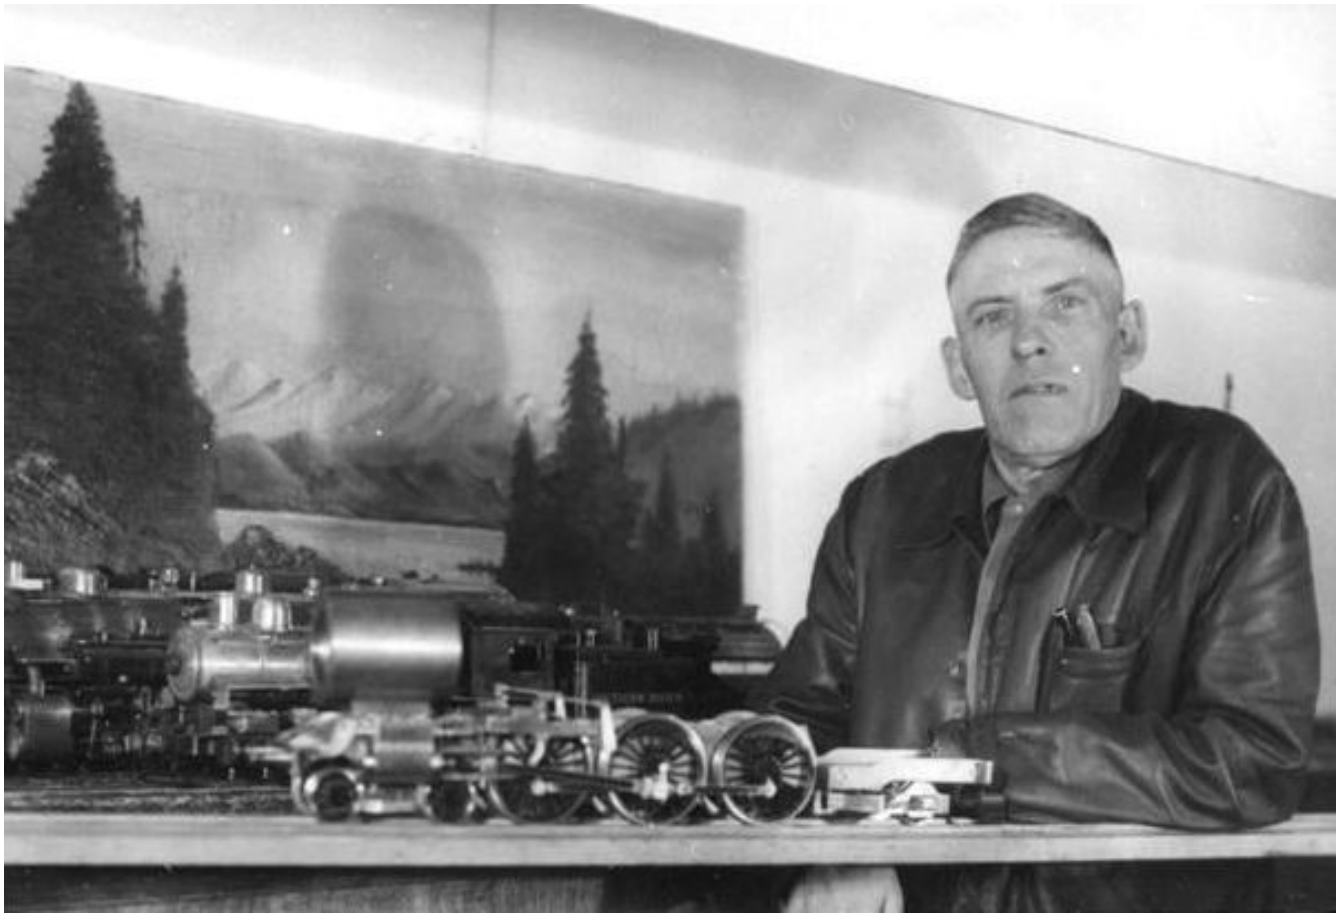

## Photos from Vic Shattock's Basement

Vic doing what he likes best!

Members and guests have a party in Vic's basement, circa 1950.

The 'Pit' in Vic Shattock's basement at 1877 38<sup>th</sup> Avenue in Oakland, the original home to GGLS circa 1948.

Fred Braasch and his 1 ½" scale NYC Hudson on the Shattock Line.  
Circa 1948

Tim Readon displaying his 1/2" scale Pacific.  
Circa 1948.

Frank Dee with the start to a 2 ½" gauge Pacific.  
Circa 1948