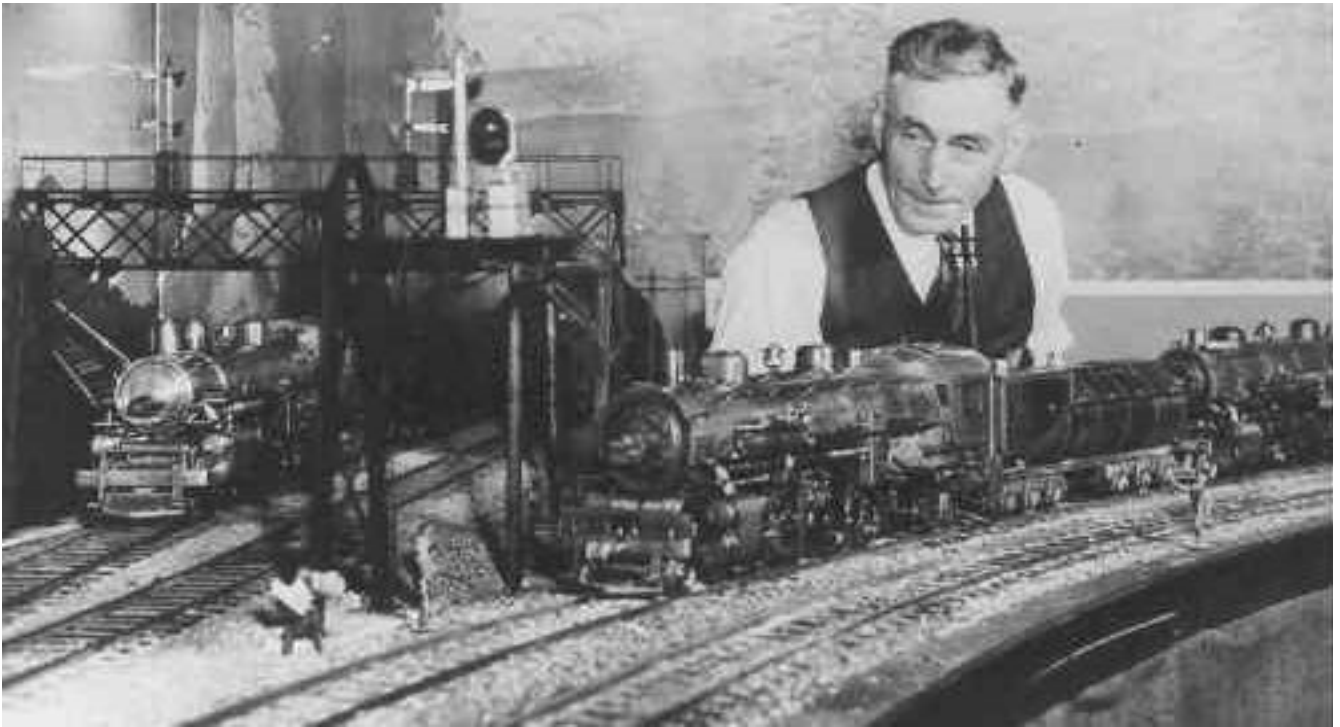

## Photos from Vic Shattock's Basement

Vic doing what he likes best!

Members and guests have a party in Vic's basement, circa 1950.

The 'Pit' in Vic Shattock's basement at 1877 38<sup>th</sup> Avenue in Oakland, the original home to GGLS circa 1948.

Fred Braasch and his 1 ½" scale NYC Hudson on the Shattock Line.  
Circa 1948

Tim Readon displaying his 1/2" scale Pacific.  
Circa 1948.

Frank Dee with the start to a 2 ½" gauge Pacific.  
Circa 1948